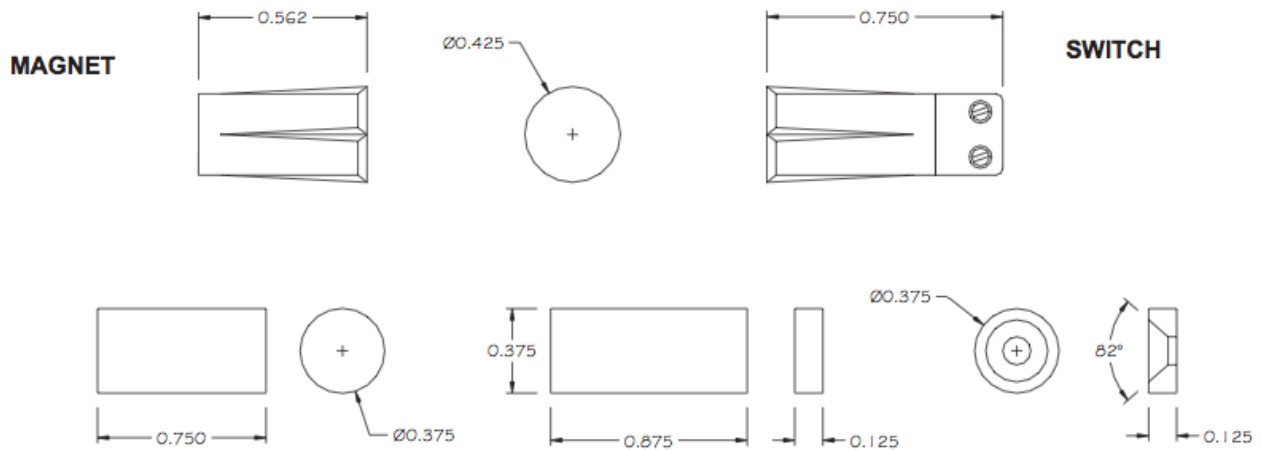

**RECESSED 3/8" DIA.
MAGNETIC CONTACT
VIP94-2T**

FEATURES:

- * 3/8" Dia. Recessed Magnetic Contact
- * Terminals
- * Rare Earth Magnet
- * Self Locking in wood
- * Contacts and Magnets Available Separately
- * Colors: White and Brown
- * Lifetime Warranty
- * Safety Approvals

ALTERNATE RARE EARTH MAGNETS

Part Number	Loop Type	Electrical Configuration	Gap	Maximum Initial Contact Resistance (Ohm)	Maximum Contact Rating (W)	Maximum Switching Voltage (VDC/VAC)	Maximum Switching Current (A)
VIP94-2T	Closed	N/O	3/4"	.100	10	100	.500