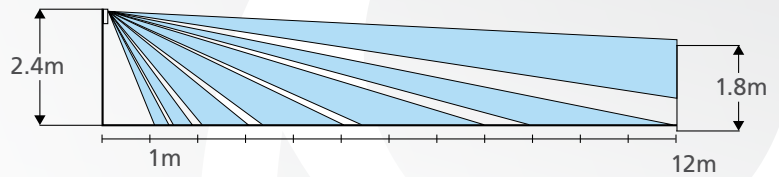

Top View

Side View

Technical Specifications

	Wireless Outdoor Curtain	Wired Outdoor Curtain
Coverage	Up to 12m, 5°	Up to 12m, 5°
Mounting Height	1.8 – 3.0 m	1.8 – 3.0 m
Detection sensors	Dual Element PIR + K-Band Microwave	Dual Element PIR + K-Band Microwave
Anti-Mask detection method	Active-IR	Active-IR
Tamper	Wall	Wall
Battery Type	1x CR123A	-
Typical Battery life	At least 2 years	-
Current Consumption	20 mA (standby)	-
Current Consumption (relay mode)	-	15 µA
Current Consumption (bus mode)	-	10 µA
Direct Sunlight Immunity	Yes	Yes
RF Immunity: 10MHz to 3GHz According to EN50130-4	Yes	Yes
Operating Temperature	-20°C to 60°C	-20°C to 60°C
Environmental Rating	IP65	IP65
Dimensions	124 x 35 x 42 mm 124 x 44 x 49 mm with bracket	124 x 35 x 42 mm 124 x 44 x 49 mm with bracket
Frequencies	868Mhz and 433Mhz	-