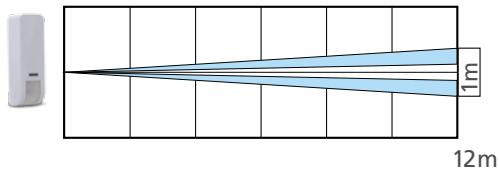

Top View

Side View

Technical Specifications

	Wireless Outdoor Curtain	Wired Outdoor Curtain
Coverage	Up to 12m, 5°	Up to 12m, 5°
Mounting Height	1.8 – 3.0 m	1.8 – 3.0 m
Detection sensors	Dual Element PIR + K-Band Microwave	Dual Element PIR + K-Band Microwave
Anti-Mask detection method	Active-IR	Active-IR
Tamper	Wall	Wall
Battery Type	1x CR123A	-
Typical Battery life	At least 2 years	-
Current Consumption	20 mA (standby)	-
Current Consumption (relay mode)	-	15 µA
Current Consumption (bus mode)	-	10 µA
Direct Sunlight Immunity	Yes	Yes
RF Immunity: 10MHz to 3GHz According to EN50130-4	Yes	Yes
Operating Temperature	-20°C to 60°C	-20°C to 60°C
Environmental Rating	IP65	IP65
Dimensions	124 x 35 x 42 mm 124 x 44 x 49 mm with bracket	124 x 35 x 42 mm 124 x 44 x 49 mm with bracket
Frequencies	868Mhz and 433Mhz	-